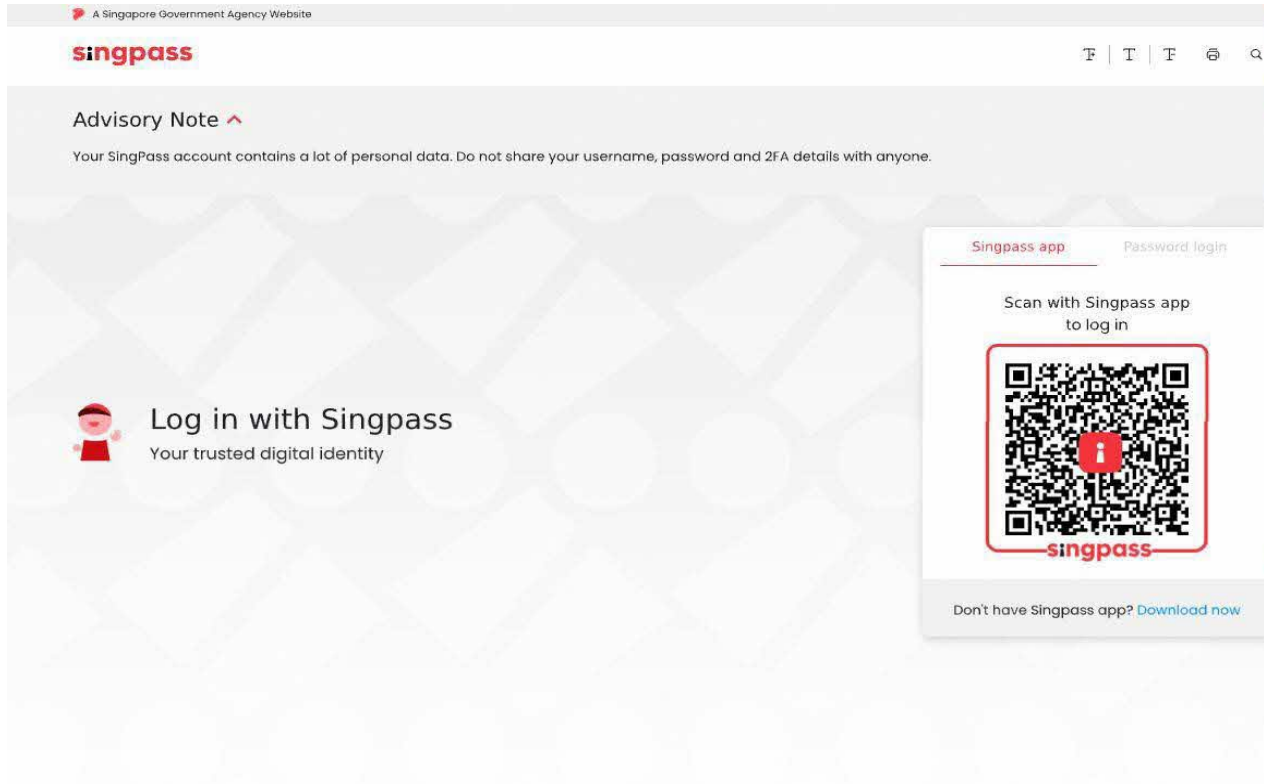

1. Candidates Portal Singpass Login

2. User will be directed to Singpass site to enter their Singpass credentials

[Back to Contents](#)